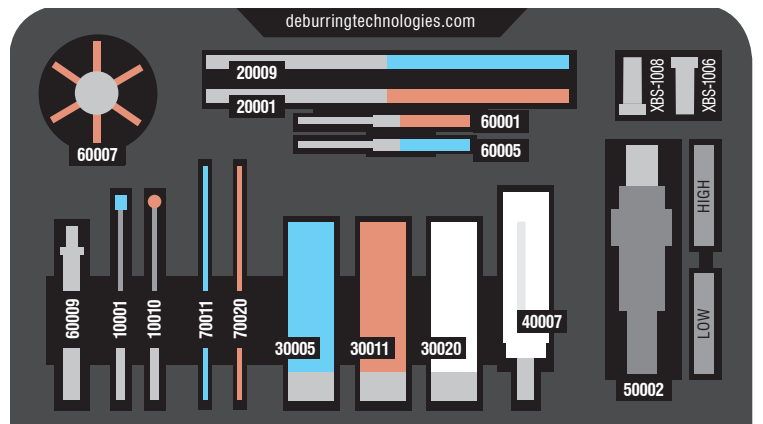

New XEBEC™ Kits Now Available

Big savings on a selection of popular products. Kits come packed and labelled in a durable hardshell case with protective foam insert.

Case Dimensions:

LENGTH: 12 in x WIDTH: 8 in x HEIGHT: 3 in

14-pc Basic Kit

#82001

\$899

Included EDP's will vary by availability

Kit includes:

- Wheel Brush (1)
- Wheel Brush Shaft (1)
- 15mm Brush Sleeve (1)
- 15mm Surface Brushes (3)
- Stone Flexible Shaft (2)
- Meister Finish Sticks (2)
- End-Type Brushes (2)
- Crosshole Brushes (2)

19-pc Premium Kit

#82000

\$999

Included EDP's will vary by availability

Kit includes all items from Basic Kit #82001 (shown above) PLUS:

- Floating Holder with Accessories (1)