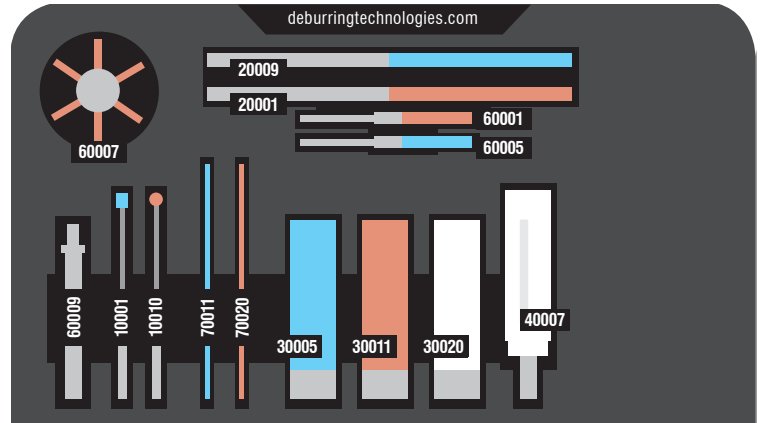

New XEBEC™ Kits Now Available

Big savings on a selection of popular products. Kits come packed and labelled in a durable hardshell case with protective foam insert.

Case Dimensions:

LENGTH: 12 in x WIDTH: 8 in x HEIGHT: 3 in

14-pc Basic Kit

#82001

\$899

Included EDP's will vary by availability

Kit includes:

- Wheel Brush (1)
- Wheel Brush Shaft (1)
- 15mm Brush Sleeve (1)
- 15mm Surface Brushes (3)
- Stone Flexible Shaft (2)
- Meister Finish Sticks (2)
- End-Type Brushes (2)
- Crosshole Brushes (2)