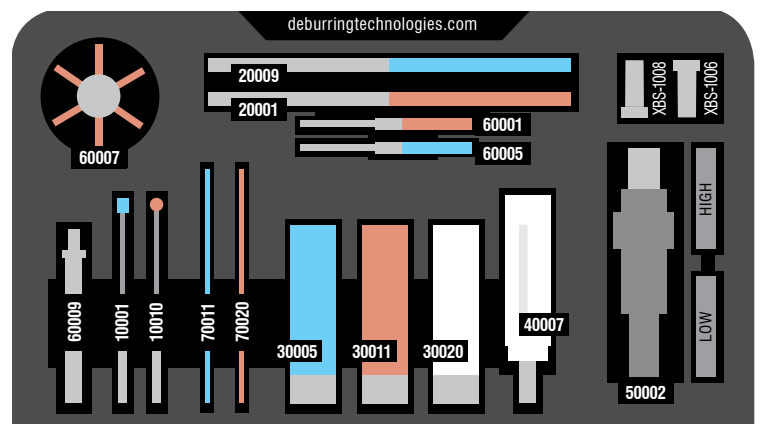

New XEBEC™ Kits Now Available

Big savings on a selection of popular products. Kits come packed and labelled in a durable hardshell case with protective foam insert.

Case Dimensions:

LENGTH: 12 in x WIDTH: 8 in x HEIGHT: 3 in

14-pc Basic Kit
#82001
\$899

Included EDP's will vary by availability

Kit includes:

- Wheel Brush (1)
- Wheel Brush Shaft (1)
- 15mm Brush Sleeve (1)
- 15mm Surface Brushes (3)
- Stone Flexible Shaft (2)
- Meister Finish Sticks (2)
- End-Type Brushes (2)
- Crosshole Brushes (2)

19-pc Premium Kit
#82000
\$999

Included EDP's will vary by availability

Kit includes all items from Basic Kit #82001 (shown above) PLUS:

- Floating Holder with Accessories (1)