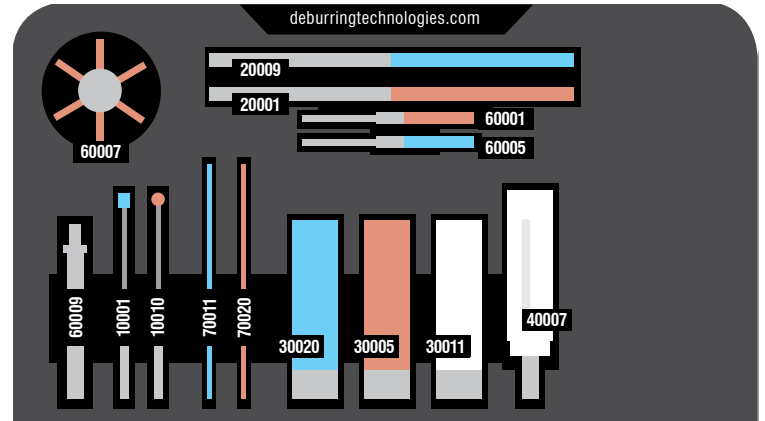

New XEBEC™ Kits Now Available

Big savings on a selection of popular products. Kits come packed and labelled in a durable hardshell case with protective foam insert.

Case Dimensions:

LENGTH: 12 in x WIDTH: 8 in x HEIGHT: 3 in

14-pc Basic Kit
#82001
\$899

Included EDP's will vary by availability

Kit includes:

- Wheel Brush (1)
- Wheel Brush Shaft (1)
- 15mm Brush Sleeve (1)
- 15mm Surface Brushes (3)
- Stone Flexible Shaft (2)
- Meister Finish Sticks (2)
- End-Type Brushes (2)
- Crosshole Brushes (2)