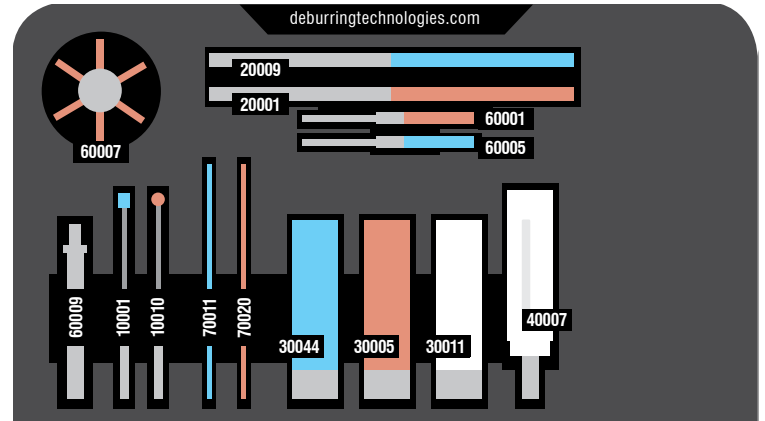

# New XEBEC™ Kits Now Available

Big savings on a selection of popular products. Kits come packed and labelled in a durable hardshell case with protective foam insert.

**Case Dimensions:**

LENGTH: 12 in x WIDTH: 8 in x HEIGHT: 3 in

**14-pc Basic Kit**

#82001

**\$899**

**Kit includes:**

- Wheel Brush (1)
- Wheel Brush Shaft (1)
- 15mm Brush Sleeve (1)
- 15mm Surface Brushes (3)
- Stone Flexible Shaft (2)
- Meister Finish Sticks (2)
- End-Type Brushes (2)
- Crosshole Brushes (2)