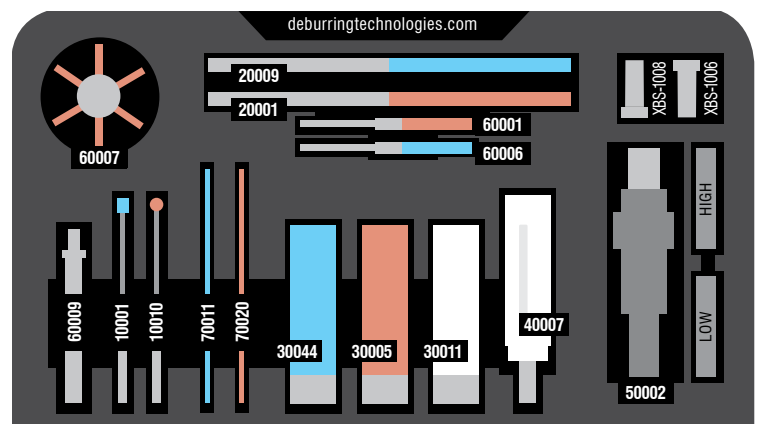

# New XEBEC™ Kits Now Available

Big savings on a selection of popular products. Kits come packed and labelled in a durable hardshell case with protective foam insert.

**Case Dimensions:**

LENGTH: 12 in x WIDTH: 8 in x HEIGHT: 3 in

**14-pc Basic Kit**

#82001

**\$899**

**Kit includes:**

- Wheel Brush (1)
- Wheel Brush Shaft (1)
- 15mm Brush Sleeve (1)
- 15mm Surface Brushes (3)
- Stone Flexible Shaft (2)
- Meister Finish Sticks (2)
- End-Type Brushes (2)
- Crosshole Brushes (2)

**19-pc Premium Kit**

#82000

**\$999**

Kit includes all items from Basic Kit #82001 (shown above) PLUS:

- Floating Holder with Accessories (1)