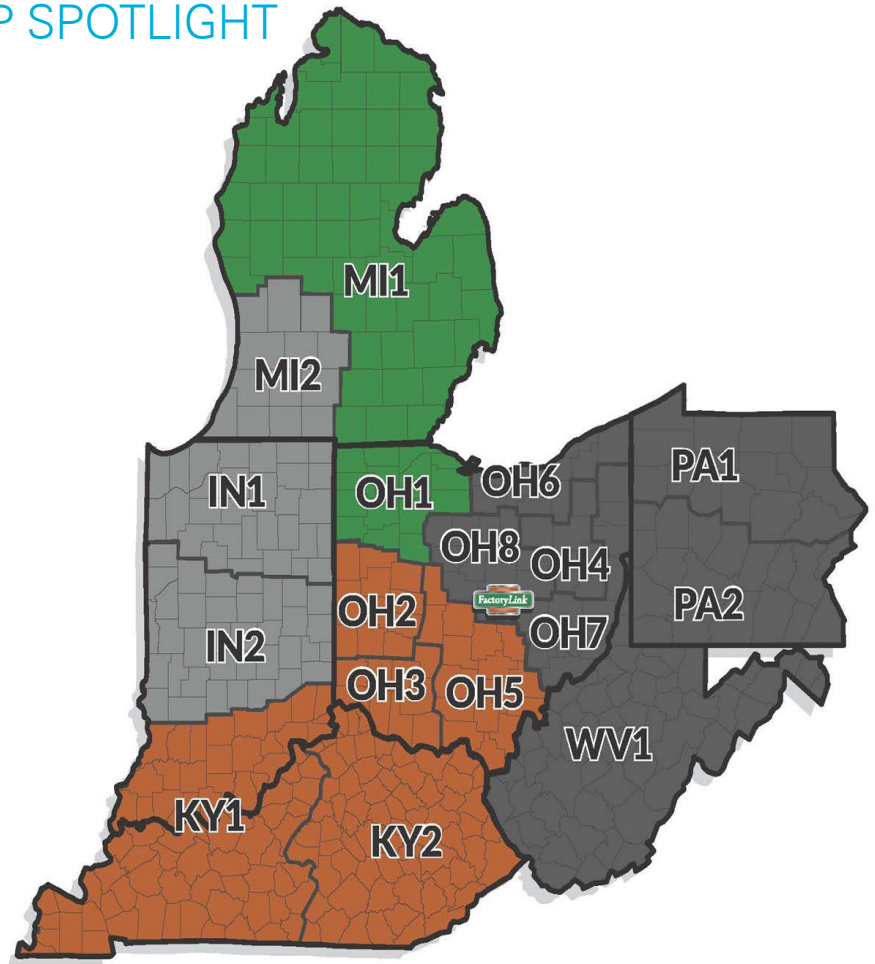

XEBEC MANUFACTURERS REP SPOTLIGHT

FactoryLink

factorylink.com

Address: 5 Harrison Avenue, Mount Vernon, OH 43050

Phone: (740) 392-0330

States Repping Xebec: IN, KY, OH, MI, W. PA, WV

Number of Years Repping Xebec: Since they were established in the United States

Number of Employees: 11

Company Name
FactoryLink

About FactoryLink

We are a Technical Marketing Company that has the sales and technical skills to market and support metalworking cutting tools, metrology products, and assembly tools.

Reps

Dave Lemley
Title: Regional Manager
Email: dlemley@factorylink.com
Phone: 330-697-6791
Areas Covered / Territory: See map – Dark Grey

Ed DeWitt
Title: Regional Manager
Email: edewitt@factorylink.com
Phone: 248-270-0114
Areas Covered / Territory: See map – Green

Beau Adair
Title: Regional Manager
Email: badair@factorylink.com
Phone: 260-258-6005
Areas Covered / Territory: See map – Light Grey

Randy Holt
Title: Regional Manager
Email: rholt@factorylink.com
Phone: 812-599-9488
Areas Covered / Territory: See map- Orange